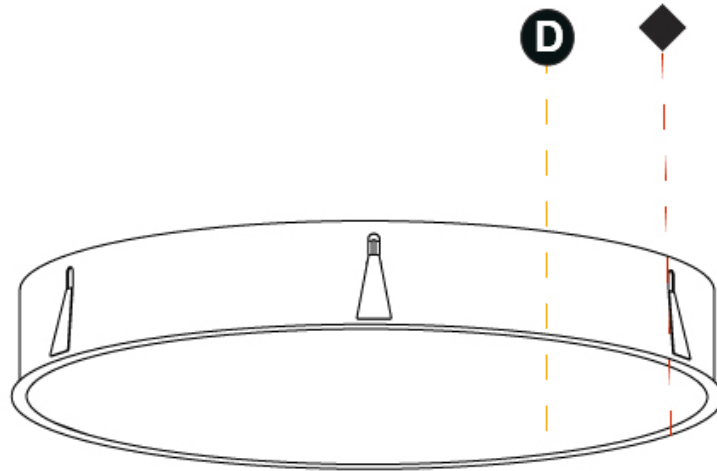

Ø 970mm 38 ³/₁₆"

150mm 5 ⁷/₈"

958mm
37 ¹¹/₁₆"

160mm
6 ⁵/₁₆"

10 - 25mm
³/₈" - 1"

SIGN RECESSED

A37777-

PROJECT	_____
TYPE	_____
SPECIFIER	_____
QUANTITY	_____
DATE	_____